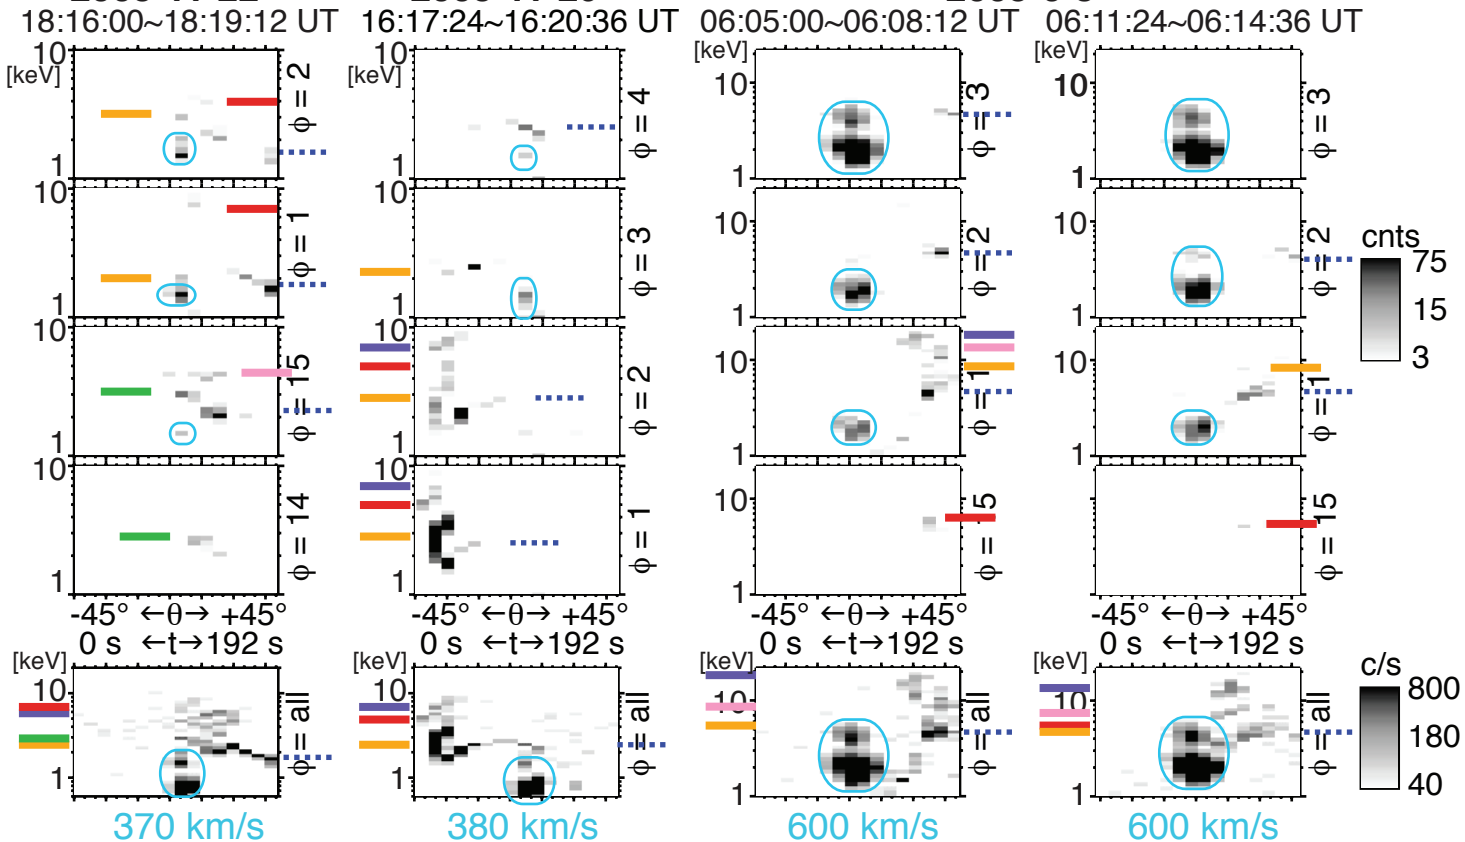

# MEX/IMA, H<sup>+</sup> data

2005-7-29

2005-8-3

2005-8-5

2005-11-22

2005-11-29

2005-6-3

- ..... primary ring
- ==== third ring
- unclassified ring
- second ring
- highest ring
- SW (H<sup>+</sup> only)