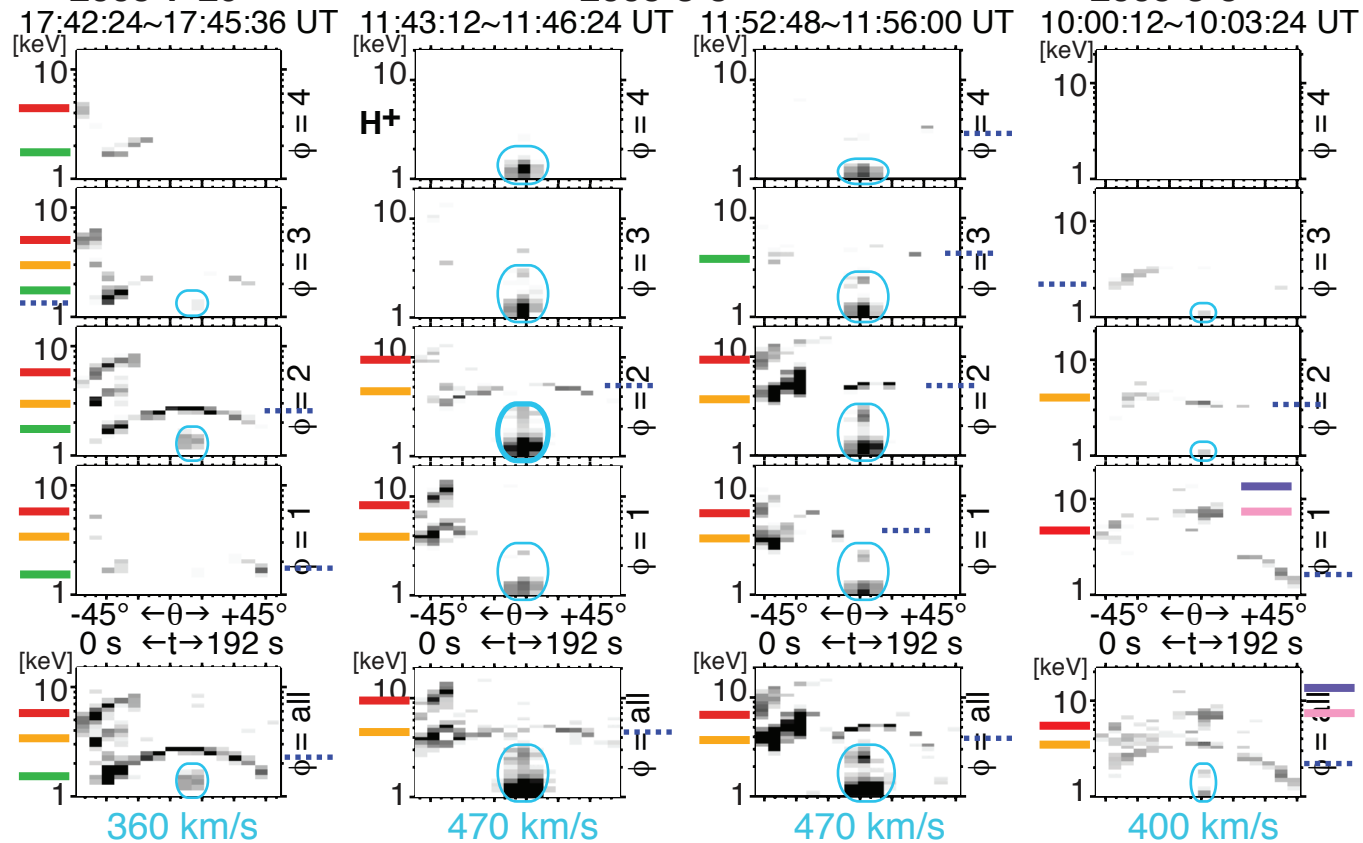

# MEX/IMA, H<sup>+</sup> data

2005-7-29

2005-8-3

2005-8-5

2005-11-22

2005-11-29

2005-6-3

- ..... primary ring
- ==== third ring
- unclassified ring
- second ring
- highest ring
- SW (H<sup>+</sup> only)